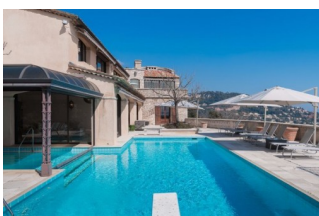

NEAREST BEACH

Cannes (15 km)