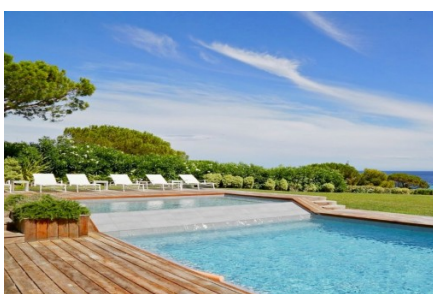

NEAREST BEACH

l'Escalet (0.15 km)