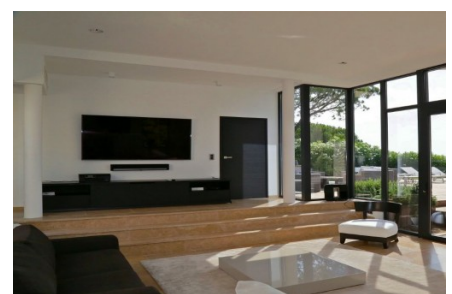

NEAREST BEACH

l'Escalet (0.15 km)