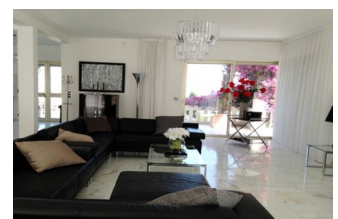

LOCATION

Sea View, Village